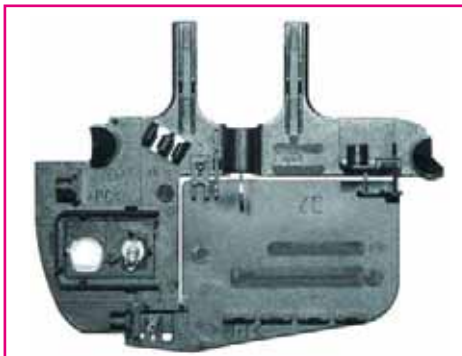

Base Plate with Light Sensor + Cover Plate

• W203 C-Class ... - 05/2003

Art. No.: 99 500 7566-802 + 7566-801