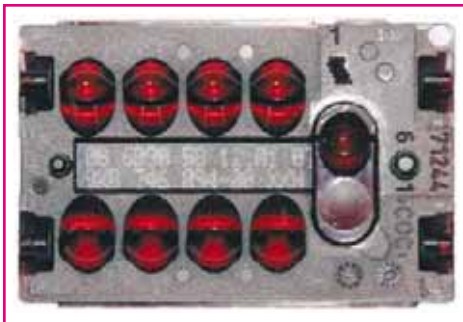

Prices on request

DaimlerChrysler Light and Rain Sensors

Light- and Rain Sensor

- **W163** M-Class 04/1998 - 06/2005

Art. No.: **99 500 7566-815**

Prices on request

Light and Rain Sensor

- **W164** M-Class 07/2005 - ...
- **W251** R-Class 10/2005 - ...