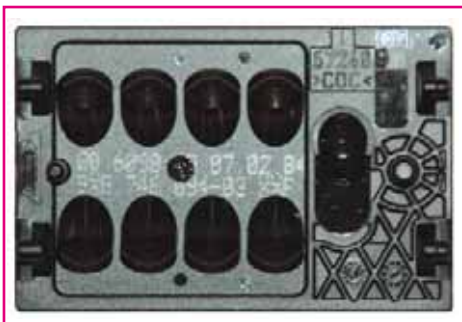

Light and Rain Sensors

Peugeot

Light and Rain Sensor

- 206 07/2001 - ...
- 206CC 03/2001 - ...

Art. No.: **99 500 7566-813**

Prices on request