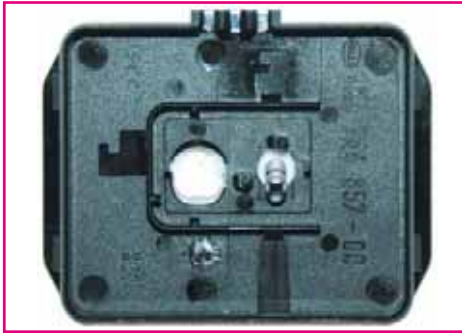

DaimlerChrysler Light and Rain Sensors

Light Sensor

- W203 C-Class 02/2004 - ...

Art. No.: 99 500 7566-818

Prices on request