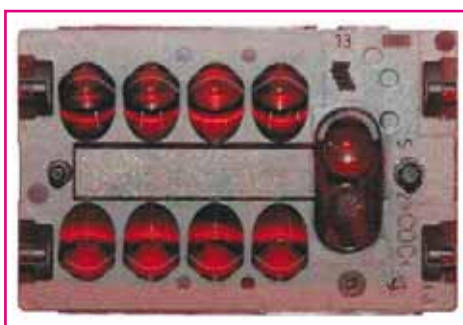

Light and Rain Sensor

- LX Chrysler Pacifica 01/2008 - ...
- Dodge Liberty 07/2007 - ...
- Chrysler 300 N 01/2004 - ...
- WK (Jeep Grand Cherokee) 04/2004 - ...

Art. No.: **99 500 7588-822**

Prices on request