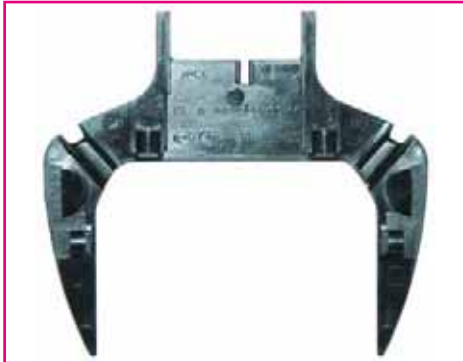

DaimlerChrysler **Light and Rain Sensors**

Base Plate

• W203	C-Class	05/2003 - ...
• W203	Sports coupe	07/2003 - ...
• W209	Coupe	2002 - ...
• W209	Cabrio	2003 - ...

Art. No.: **99 500 7566-808**

Prices on request