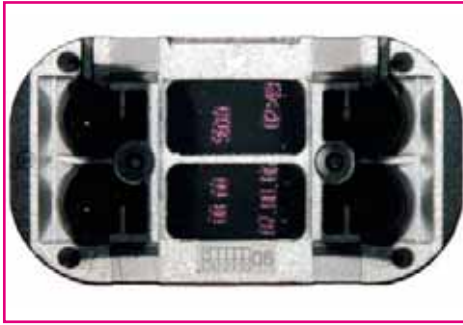

Light and Rain Sensors

Peugeot

Light and Rain Sensor

- 206 07/2001 - ...
- 206CC 03/2001 - ...

Art. No.: **99 500 7566-813**

Prices on request

Rover

Rain Sensor