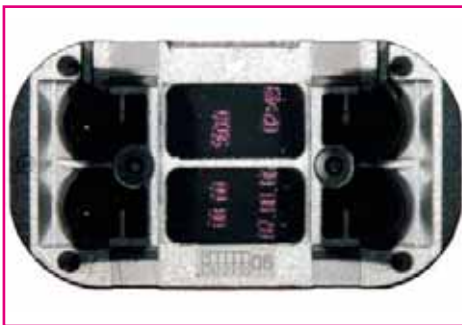

DaimlerChrysler Light and Rain Sensors

Light Sensor

- W203 C-Class 02/2004 - ...

Art. No.: 99 500 7566-818

Prices on request

Rain Sensor

- W129 SL 1989 - 2001
- W140 S-Class 1991 - 1998
- W163 M-Class 1998 - 09/2001
- W202 C-Class 09/1995 - 2001
- W203 C-Class 2000 - 05/2003
- W203 Sports coupe 2001 - 05/2003
- W208 CLK 1997 - 2002
- W210 E-Class 1995 - 2002
- W215 CL 10/1999 - ...
- W220 S-Class 1998 - 06/2002