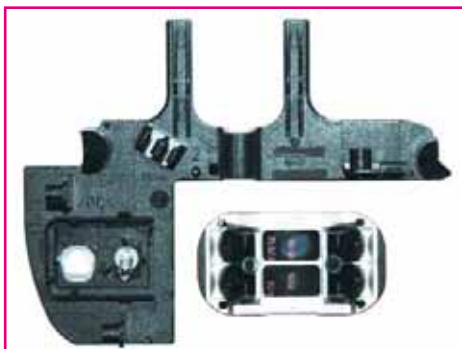

• W203 C-Class ... - 05/2003

Art. No.: 99 500 7566-801

Prices on request

Base Plate with Light Sensor + Cover Plate

• W203 C-Class ... - 05/2003

Art. No.: 99 500 7566-802 + 7566-801

Base Plate with Light Sensor + Rain Sensor