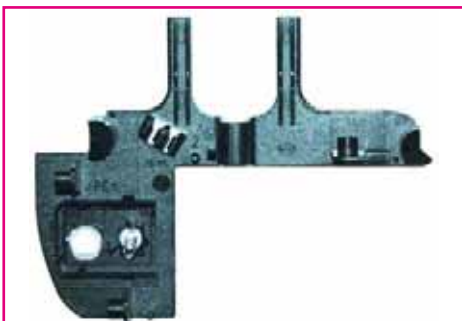

Base Plate with Light Sensor

- W203 C-Class ... - 05/2003

Art. No.: 99 500 7566-802

Prices on request