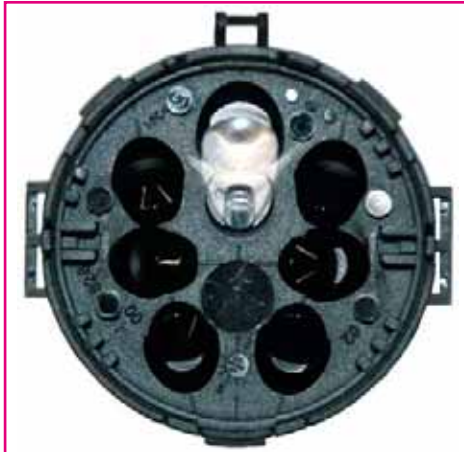

Light and Rain Sensors Various Vehicle Types

Light and Rain Sensor without electronic component

DaimlerChrysler

- SLK
- **W639** Vito
- **W906** Sprinter
- **W168** A-Class

Smart

- Fortwo
- Roadster

Renault

- Megane Scenic
- Modus

Nissan

- Micra from 02/2003

Art. No.: **99 500 7566-806**

Prices on request