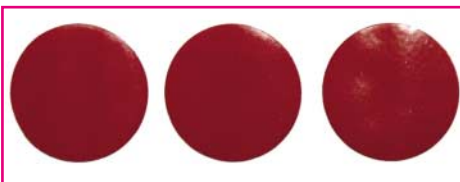

Adhesive Pads (Ø/26mm) for DaimlerChrysler and Volkswagen

Art. No.: **99 500 7588-802**

Prices on request